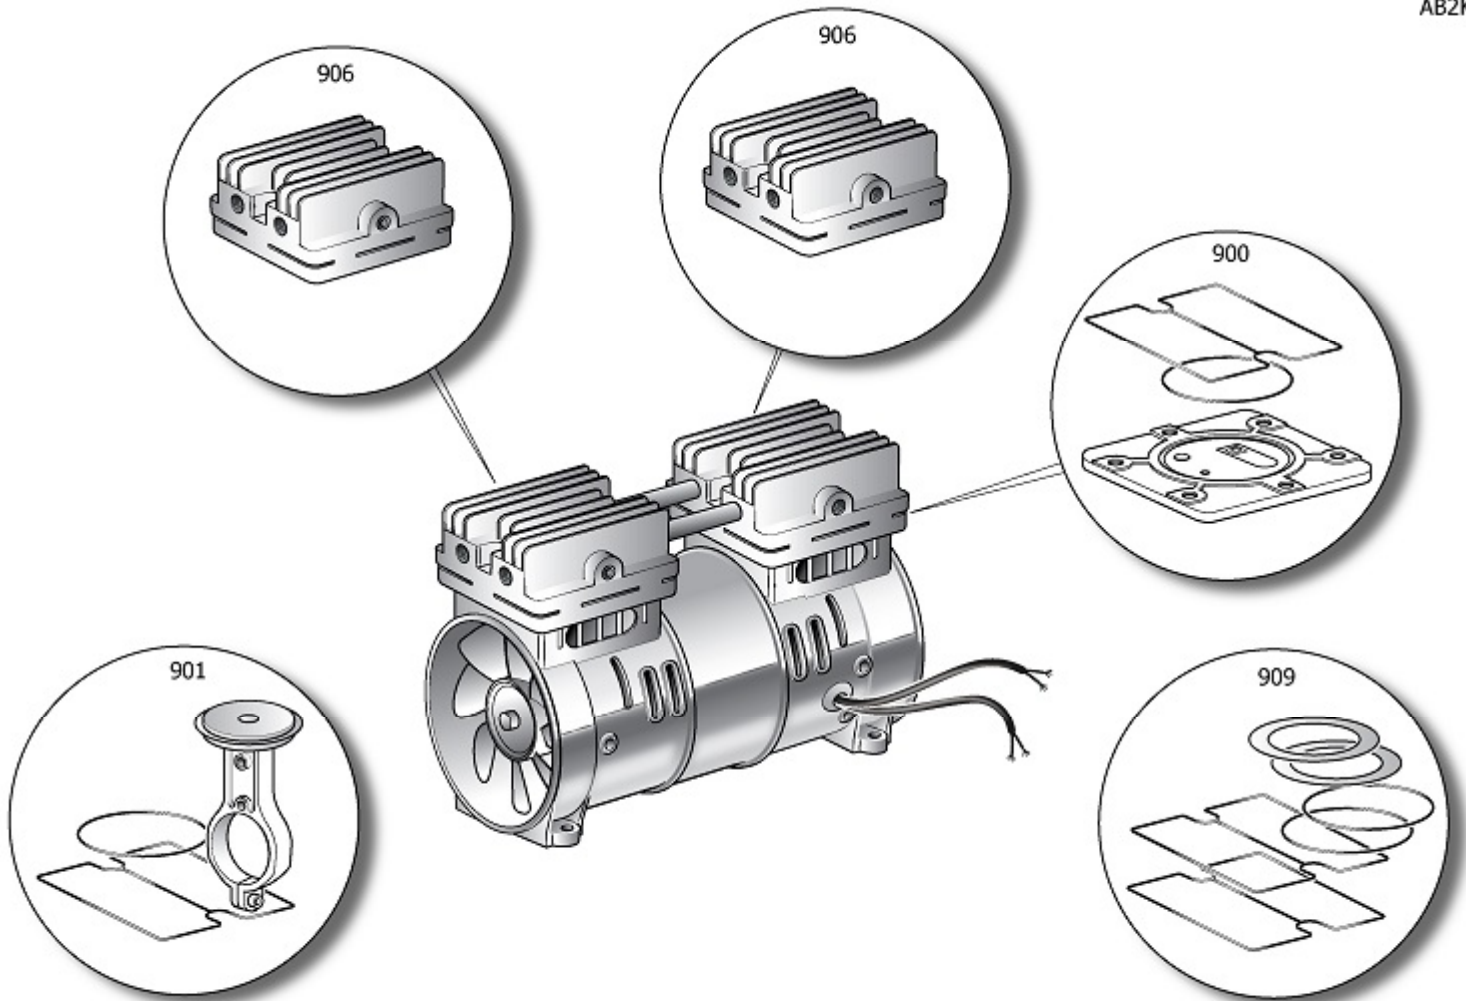

BB2D2

Pos	Component	MU	Multiplier	
23	9417794	FILTRO ARIA COMPLETO	PZ	2,0
80	9430831	CONDENSATORE	PZ	2,0
104	9421379	MANIGLIA	PZ	1,0
105	9417793	VALVOLA RITEGNO	PZ	2,0
106	4100811	RUBINETTO LINEA	PZ	1,0
106	9047020	RUBINETTO LINEA	PZ	1,0
107	9047097	RUBINETTO SCARICO CONDENSA	PZ	1,0
108	9051143	RIDUTTORE DI PRESSIONE	PZ	1,0
109	9052070	MANOMETRO	PZ	1,0
109	9052119	MANOMETRO	PZ	1,0
110	9049315	VALVOLA DI SICUREZZA	PZ	1,0
112	9417792	NIPPLO/GOMITO	PZ	2,0
127	9270046	TUBO HYTREL 4X6 NERO	MT	1,2
131	9415625	PRESSOSTATO COMPLETO	PZ	1,0
132	9065847	CAVO ALIMENTAZIONE	PZ	1,0
139	9062766	CASSETTA ELETTRICA	PZ	1,0
145	9417796	TUBO MANDATA	PZ	2,0
165	9417795	ANTIVIBR.D25X20 M6 JW	PZ	8,0
200	9417788	GRUPPO POMPANTE	PZ	2,0
300	9421143	KIT RUOTE/PIEDI	PZ	1,0

AB2KT

Pos	Component		MU	Multiplier
900	9430800	MPK VALVE PLATE Q2 750W JW	PZ	2,0
901	9430801	MPK CONROD ASS.LY Q2 750W JW	PZ	2,0
909	9430804	MPK GASKETS+SEALS Q2 750W JW	PZ	1,0